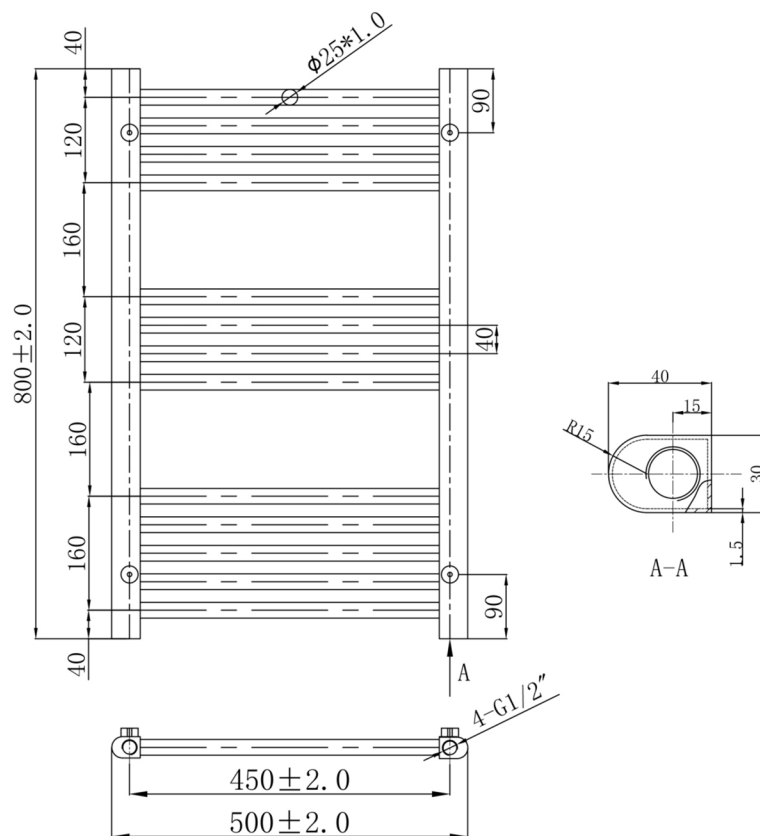

Technical Data Sheet

Product range: VOS

Product code: VOS800BBL

Finishes Available: Brushed Black

Size	Bars	BTU	Pipe Centre	Projection	Recommended Element	Finish
800 x 500	13	859	450	75	200W	Steel PVD Brushed Black