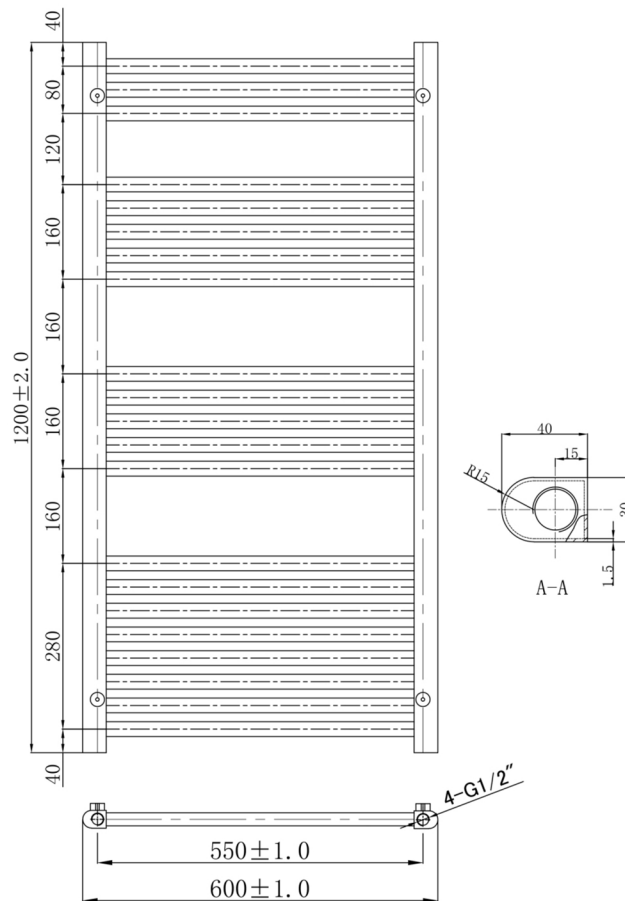

Technical Data Sheet

Product range: VOS

Product code: VOS1206BBL

Finishes Available: Brushed Black

Size	Bars	BTU	Pipe Centre	Projection	Recommended Element	Finish
1200 x 600	21	1571	550	75	400 W	Steel PVD Brushed Black