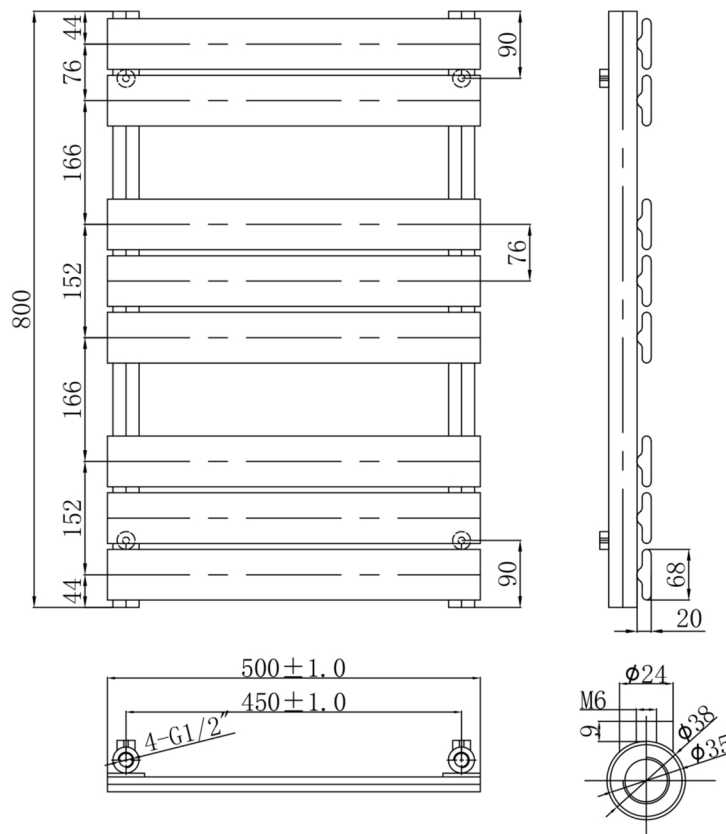

Technical Data Sheet

Product range: HIX

Product code: HIX800MB

Finishes Available: Matt Black

Size	Bars	BTU	Pipe Centre	Projection	Recommended Element	Finish
800 x 500	8	1477	450	100	250 - 300W	Mild Steel PVD Powder Coated