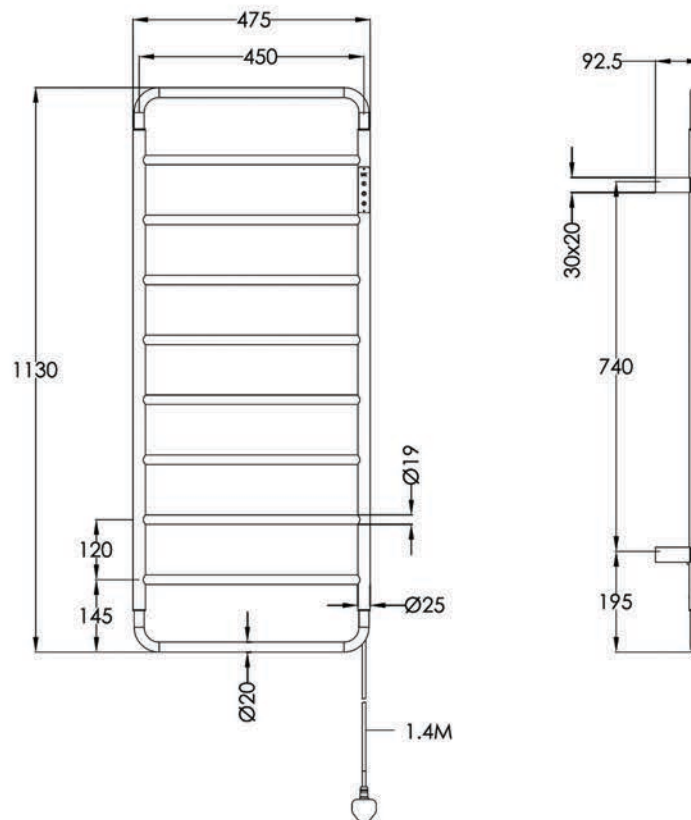

Technical Data Sheet

Product range: AERO Electric

Product code: AE1130EMB, AE1130EBRZ, AE1130EBBR, AE1130EBBL, AE1130EIX, AE1130ECH

Finishes Available: Matt Black, Brushed Bronze, Brushed Brass, Brushed Black, Stainless Steel, Chrome

Size	Bars	BTU	Watts	Projection
1130 x 475	10	409.4	120	92.5